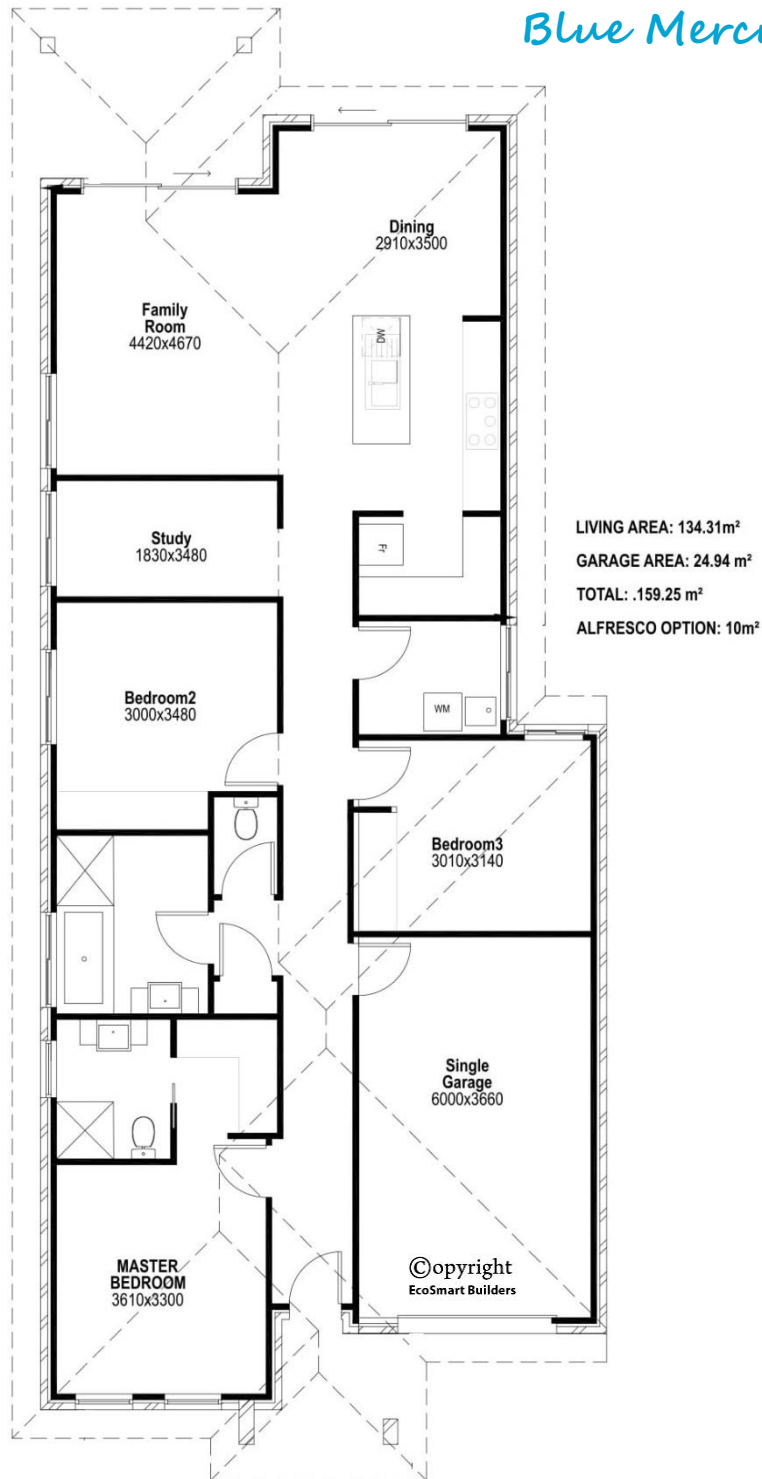

Blue Mercury Plan

eco smart

BUILDERS

PREMIER
CAPITAL PROPERTIES
Pty Ltd Lic Agents

Rick Farzan

P: 02 6262 9444
Mbl: 0409 920 000
E: rick@pcproperties.com.au
www.pcproperties.com.au

Sarah Cragg

P: 02 6262 9444
Mbl: 0426 953 085
E: sarah@pcproperties.com.au
www.pcproperties.com.au